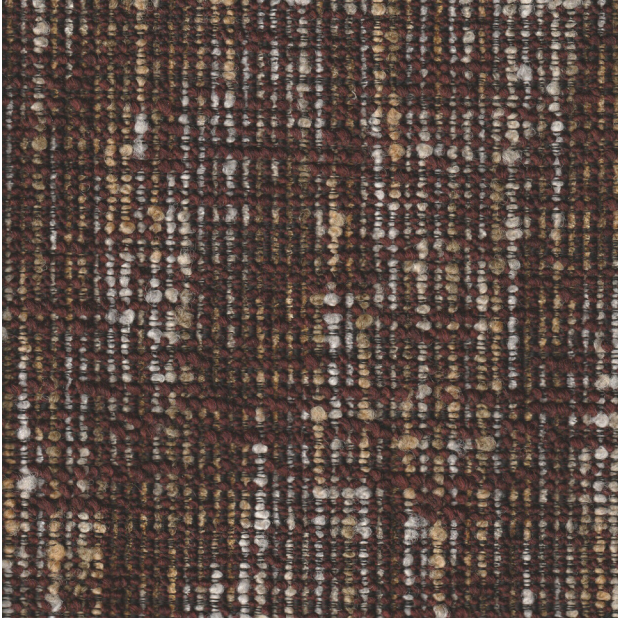

## PRODUCT INFORMATION

**PATTERN:** Vendome

**COLOR:** Wine

**WIDTH:** 54"

**ORIGIN:** Italy

**CONTENT:** 28% Wool, 24% Polyester, 21% Cotton, 19% PC, 5% PA, 3% AF

**DURABILITY:** Passes 35,000 double rubs

**FR RATING:** Passes the CAL 117

## MORE AVAILABLE COLORS:

Granite

Limestone

Cobalt

Peacock

Forest

Marble

Flint