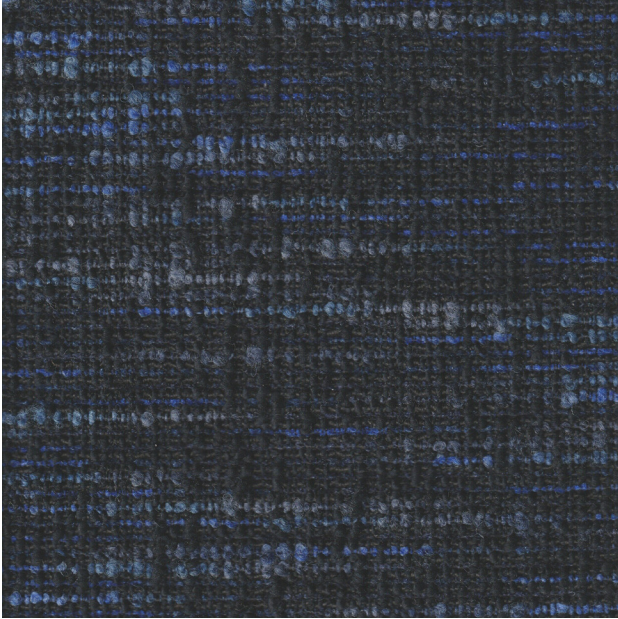

## PRODUCT INFORMATION

**PATTERN:** Vendome

**COLOR:** Cobalt

**WIDTH:** 54"

**ORIGIN:** Italy

**CONTENT:** 28% Wool, 24% Polyester, 21% Cotton, 19% PC, 5% PA, 3% AF

**DURABILITY:** Passes 35,000 double rubs

## MORE AVAILABLE COLORS:

Granite

Limestone

Peacock

Forest

Wine

Marble

Flint