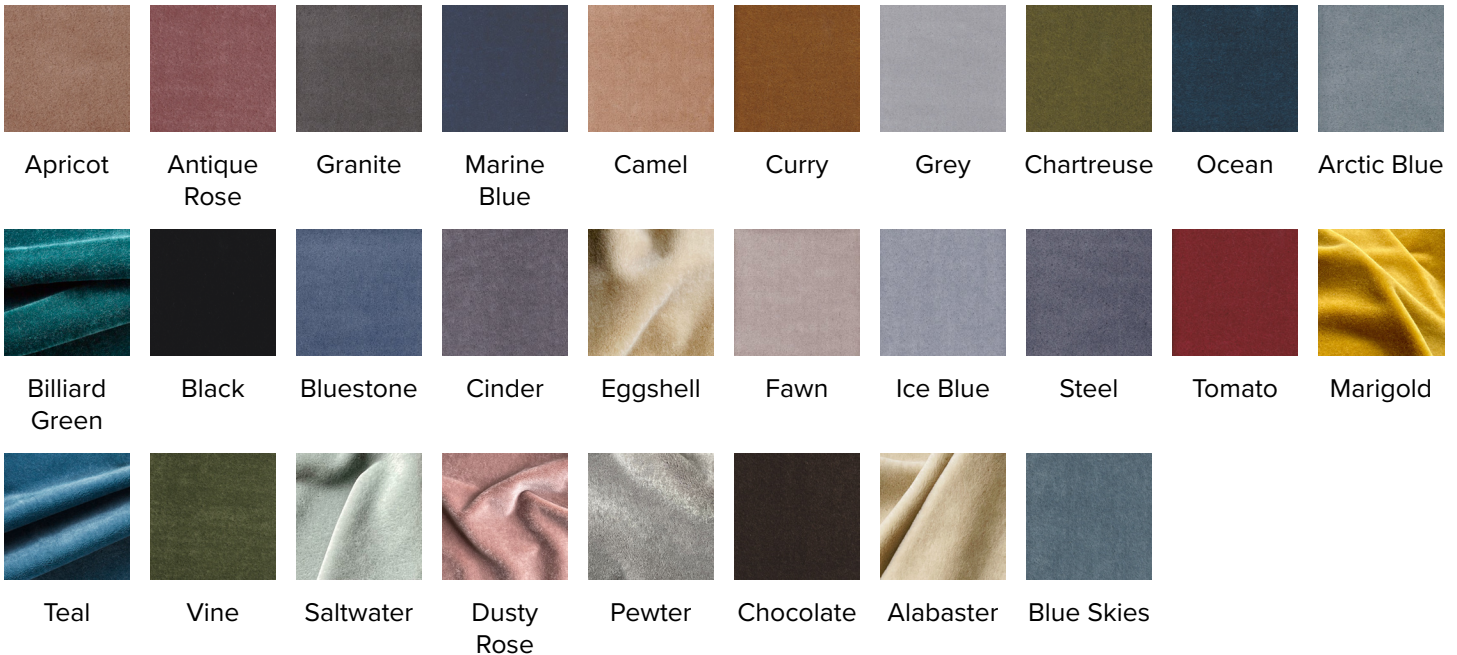

MORE AVAILABLE COLORS:

979 Third Ave., #1819, New York, NY 10022

newyork@savelinc.com (212) 473-2669

www.savelinc.com

Instagram @savelfabrics