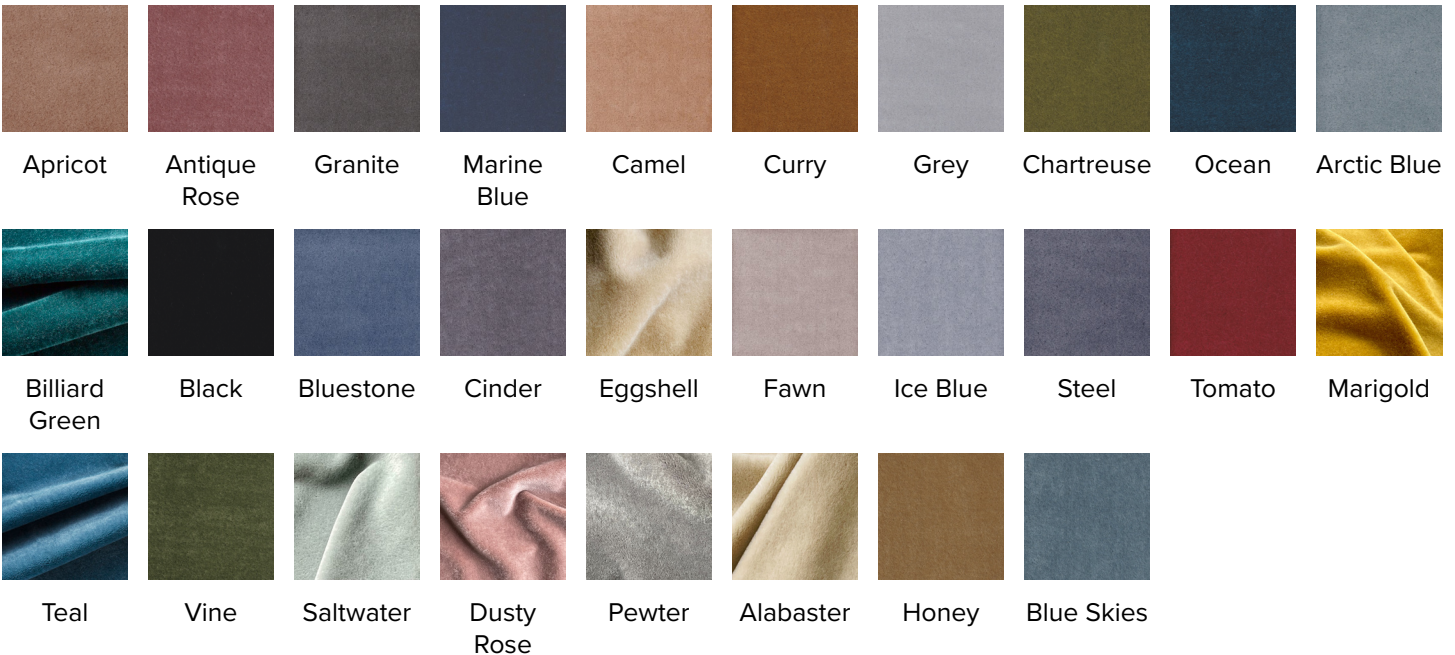

Savel Inc.

PRODUCT INFORMATION

PATTERN: Palazzo

COLOR: Chocolate

WIDTH: 55"

ORIGIN: Holland

CONTENT: 100% Wool Mohair Face, 100% Cotton Base

DURABILITY: 90,000 double rubs

FR RATINGS: CA 117E, IMO, 10211 & 2

CLEANING INSTRUCTIONS: Dry Clean

MORE AVAILABLE COLORS:

979 Third Ave., #1819, New York, NY 10022

newyork@savelinc.com (212) 473-2669

www.savelinc.com
Instagram @savelfabrics