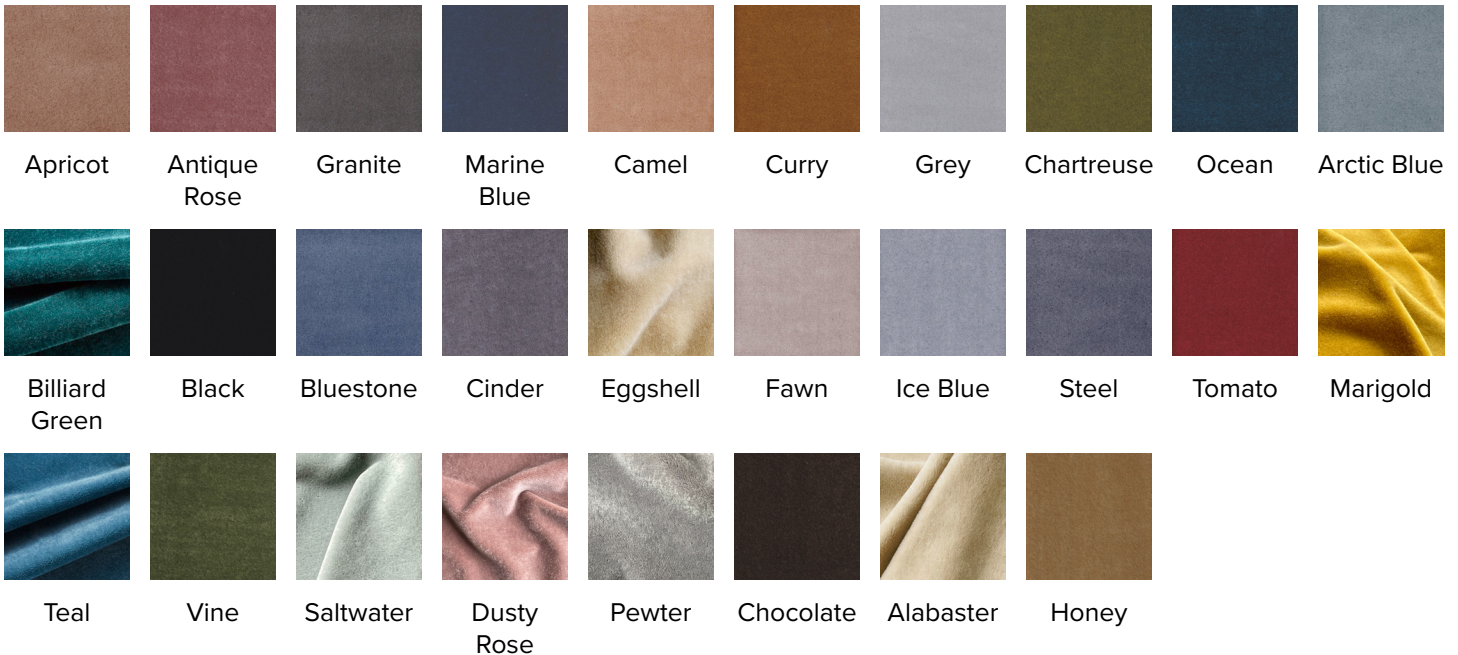

Savel Inc.

PRODUCT INFORMATION

PATTERN: Palazzo

COLOR: Blue Skies

WIDTH: 55"

ORIGIN: Holland

CONTENT: 100% Wool Mohair Face, 100% Cotton Base

DURABILITY: 90,000 double rubs

FR RATINGS: CA 117E, IMO, 10211 & 2

CLEANING INSTRUCTIONS: Dry Clean

MORE AVAILABLE COLORS:

979 Third Ave., #1819, New York, NY 10022

newyork@savelinc.com (212) 473-2669

www.savelinc.com

Instagram @savelfabrics