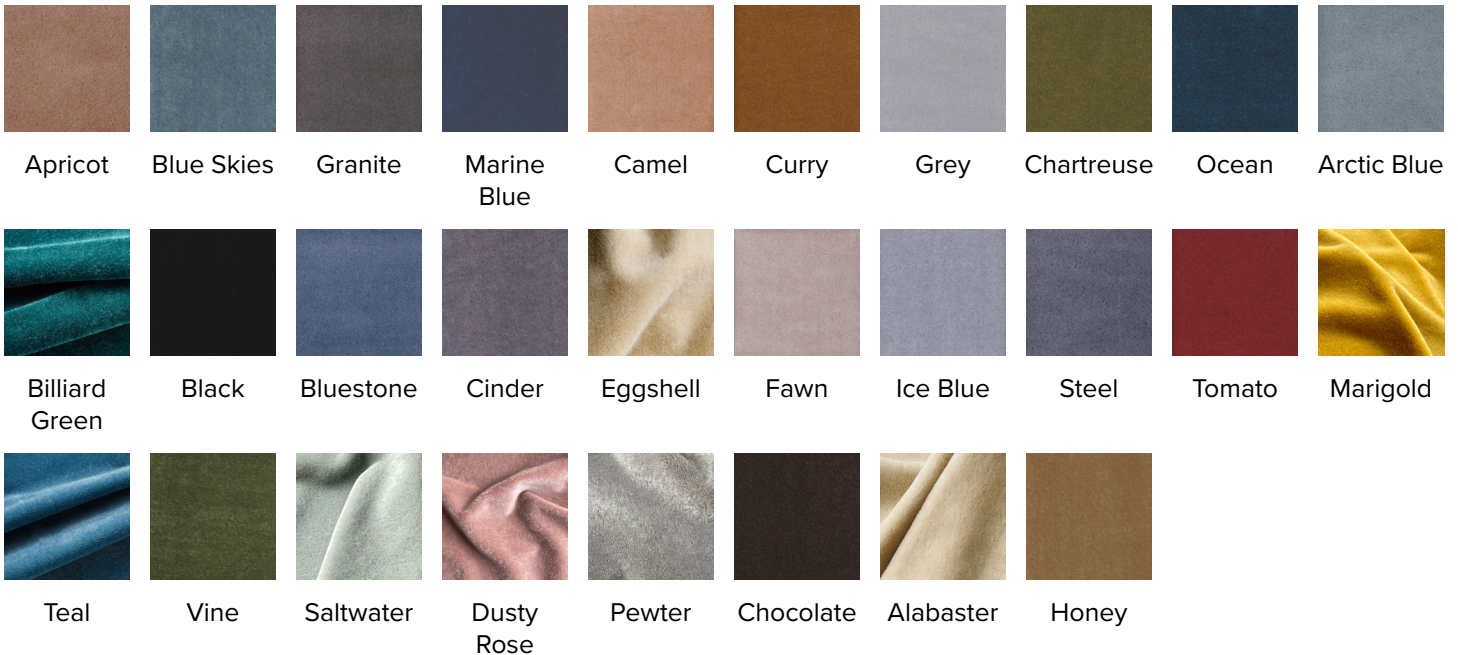

## PRODUCT INFORMATION

**PATTERN:** Palazzo

**COLOR:** Antique Rose

**WIDTH:** 55"

**ORIGIN:** Holland

**CONTENT:** 100% Wool Mohair Face, 100% Cotton Base

**DURABILITY:** 90,000 double rubs

**FR RATINGS:** CA 117E, IMO, 10211 & 2

## MORE AVAILABLE COLORS:

979 Third Ave., #1819, New York, NY 10022

newyork@savelinc.com (212) 473-2669

[www.savelinc.com](http://www.savelinc.com)  
Instagram @savelfabrics