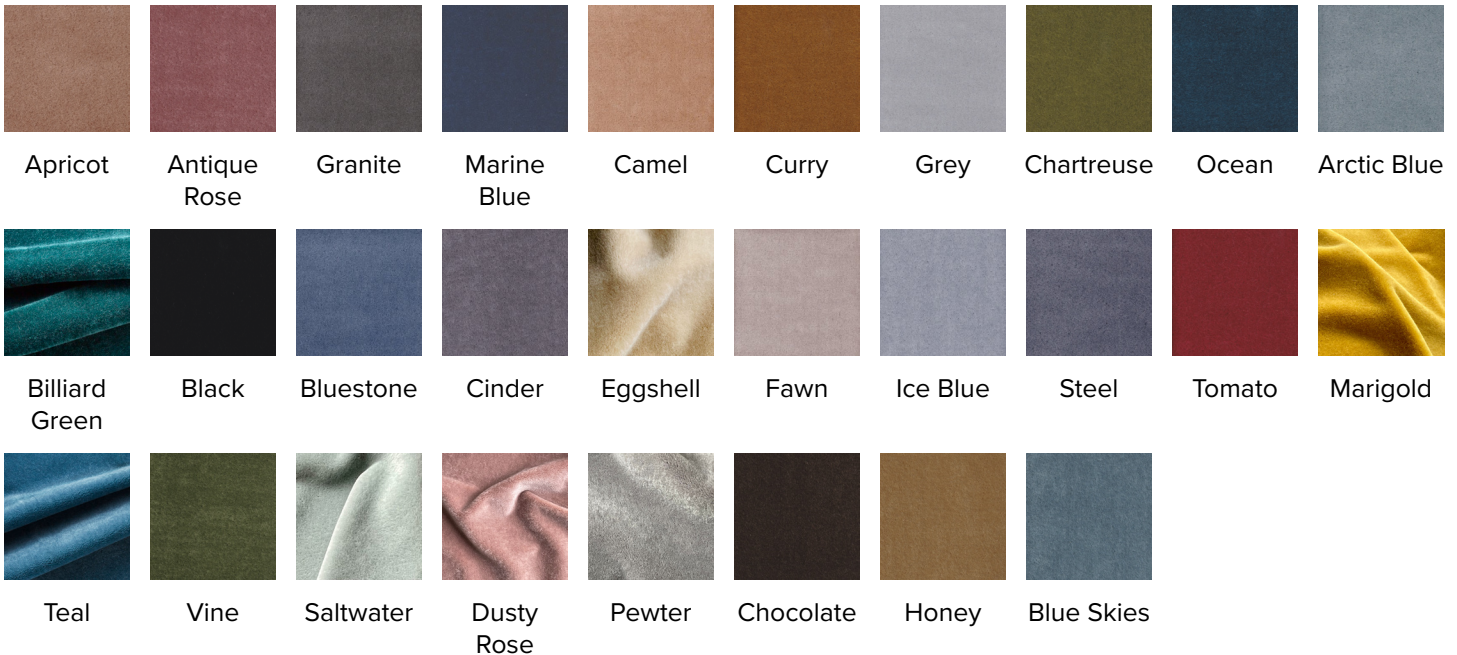

Savel Inc.

PRODUCT INFORMATION

PATTERN: Palazzo

COLOR: Alabaster

WIDTH: 55"

ORIGIN: Holland

CONTENT: 100% Wool Mohair Face, 100% Cotton Base

DURABILITY: 90,000 double rubs

FR RATINGS: CA 117E, IMO, 10211 & 2

CLEANING INSTRUCTIONS: Dry Clean

MORE AVAILABLE COLORS:

979 Third Ave., #1819, New York, NY 10022

newyork@savelinc.com (212) 473-2669

www.savelinc.com

Instagram @savelfabrics