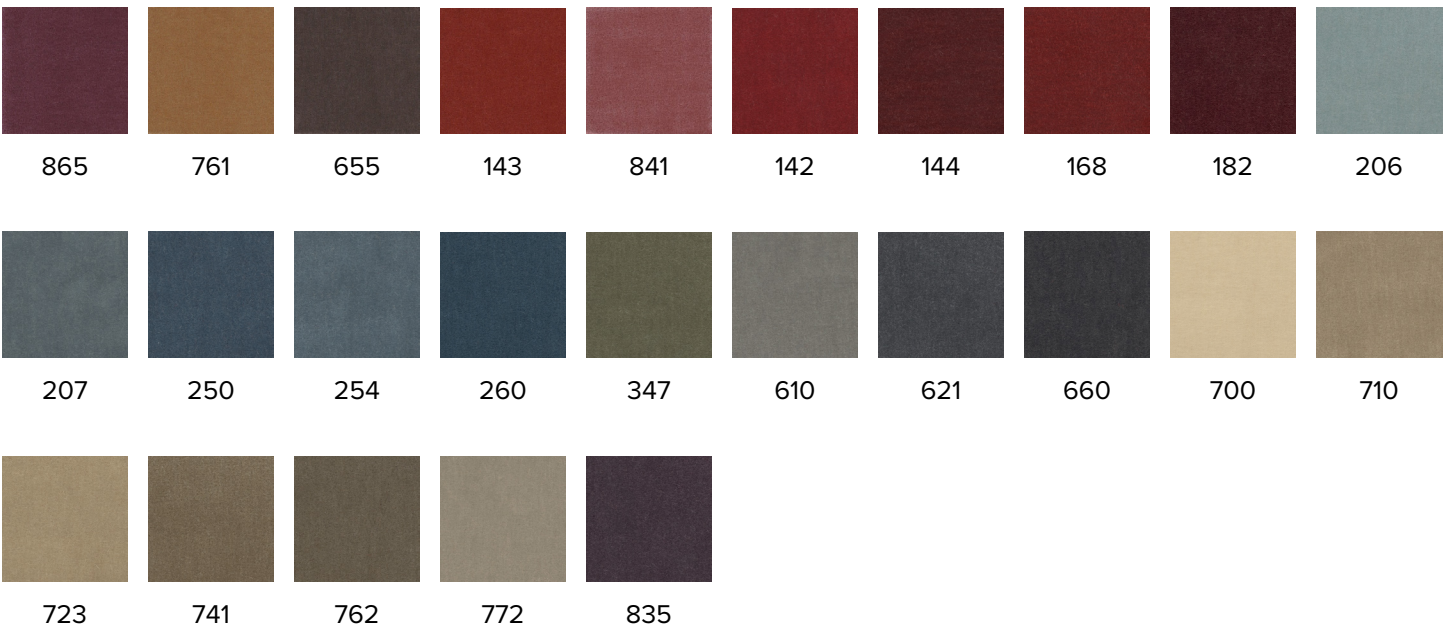

Savel Inc.

PRODUCT INFORMATION

PATTERN: Majestic

COLOR: 877

WIDTH: 55"

ORIGIN: Holland

CONTENT: 100% Wool Mohair Face

DURABILITY: 40,000 double rubs

FR RATINGS: CA 117, NFPA 260

CLEANING INSTRUCTIONS: Dry Clean

NOTE: Majestic is available in 52 colors.

MORE AVAILABLE COLORS:

979 Third Ave., #1819, New York, NY 10022

newyork@savelinc.com (212) 473-2669

www.savelinc.com