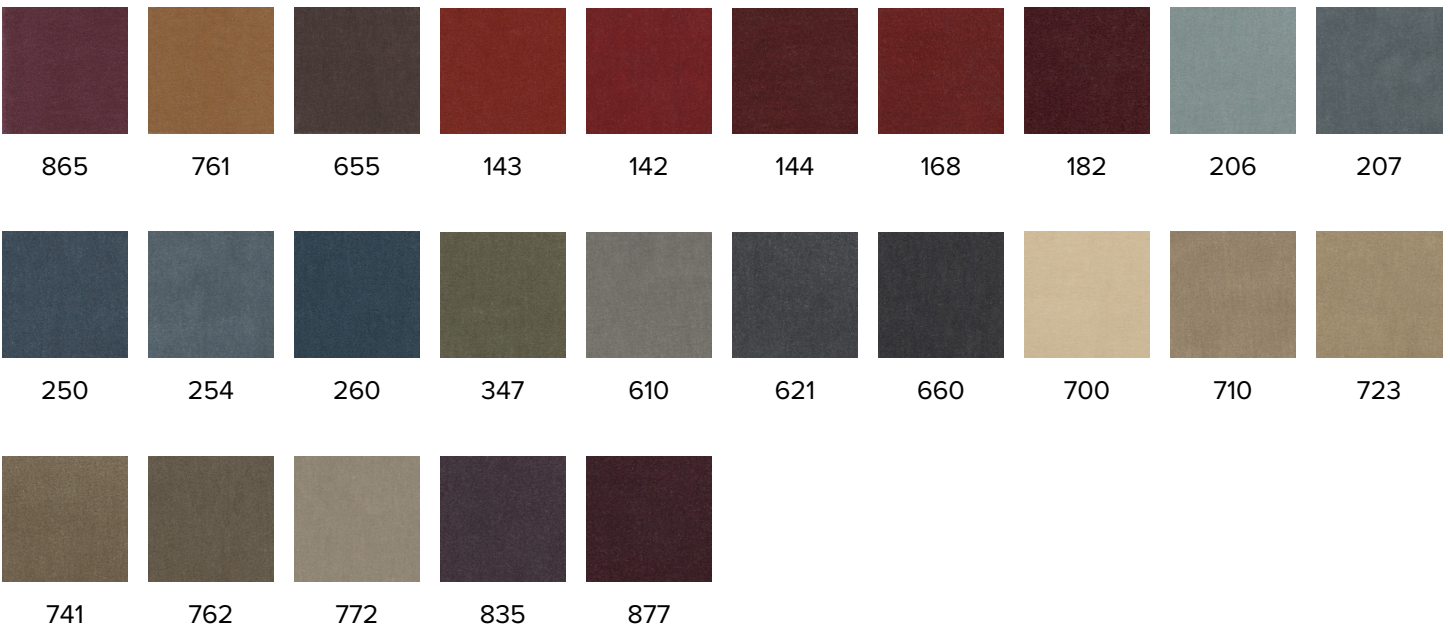

Savel Inc.

PRODUCT INFORMATION

PATTERN: Majestic

COLOR: 841

WIDTH: 55"

ORIGIN: Holland

CONTENT: 100% Wool Mohair Face

DURABILITY: 40,000 double rubs

FR RATINGS: CA 117, NFPA 260

CLEANING INSTRUCTIONS: Dry Clean

NOTE: Majestic is available in 52 colors.

MORE AVAILABLE COLORS:

979 Third Ave., #1819, New York, NY 10022

newyork@savelinc.com (212) 473-2669

www.savelinc.com