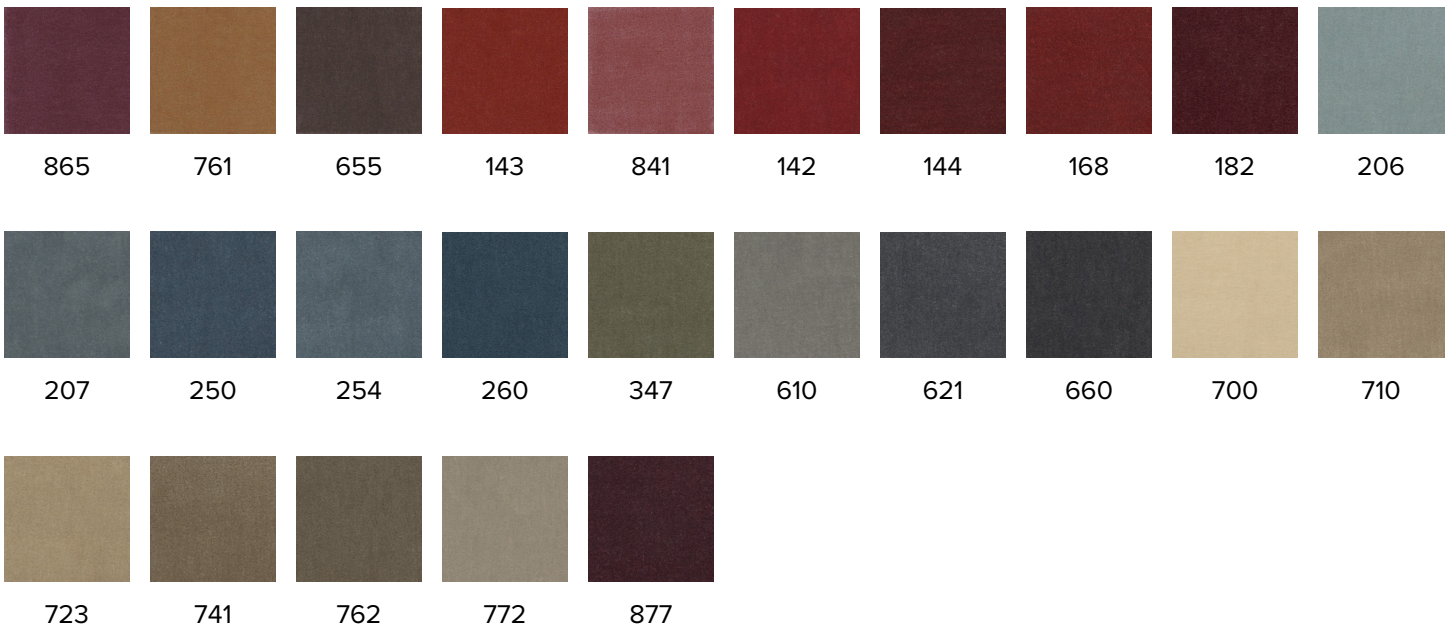

Savel Inc.

PRODUCT INFORMATION

PATTERN: Majestic

COLOR: 835

WIDTH: 55"

ORIGIN: Holland

CONTENT: 100% Wool Mohair Face

DURABILITY: 40,000 double rubs

FR RATINGS: CA 117, NFPA 260

CLEANING INSTRUCTIONS: Dry Clean

NOTE: Majestic is available in 52 colors.

MORE AVAILABLE COLORS:

979 Third Ave., #1819, New York, NY 10022

newyork@savelinc.com (212) 473-2669

www.savelinc.com