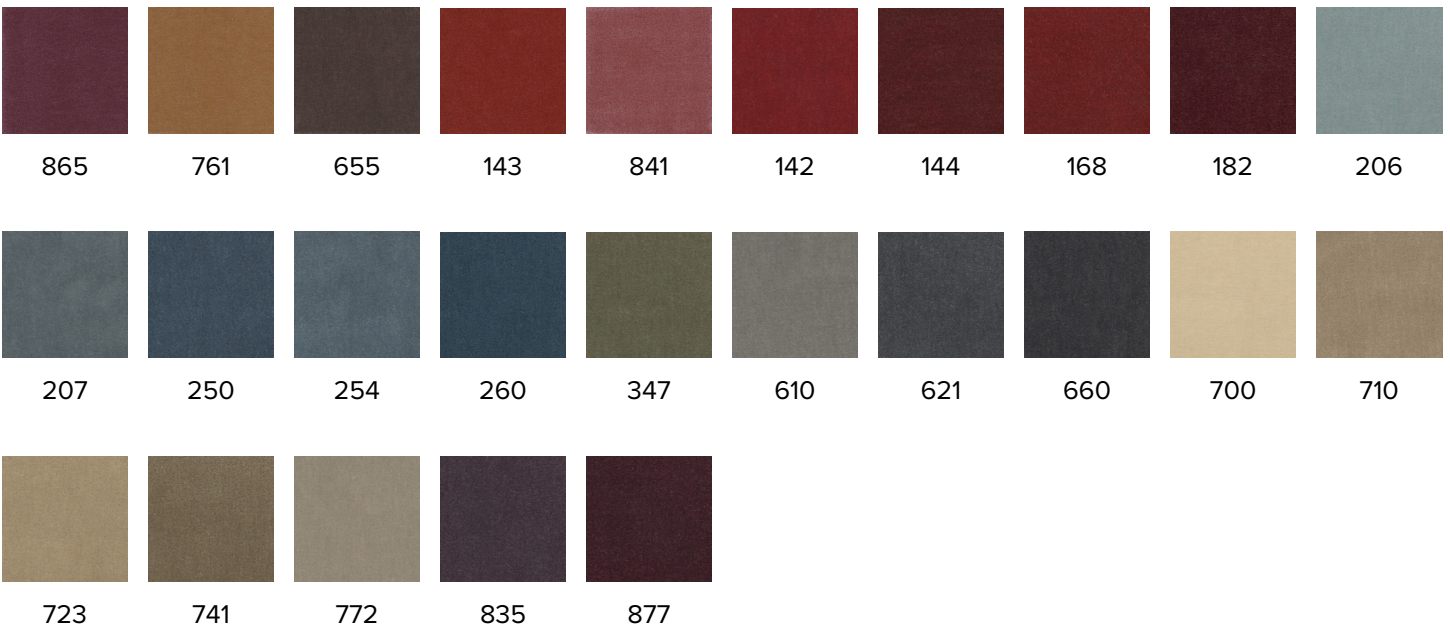

## PRODUCT INFORMATION

**PATTERN:** Majestic

**COLOR:** 762

**WIDTH:** 55"

**ORIGIN:** Holland

**CONTENT:** 100% Wool Mohair Face

**DURABILITY:** 40,000 double rubs

**FR RATINGS:** CA 117, NFPA 260

**CLEANING INSTRUCTIONS:** Dry Clean

**NOTE:** Majestic is available in 52 colors.

## MORE AVAILABLE COLORS:

---

979 Third Ave., #1819, New York, NY 10022

newyork@savelinc.com (212) 473-2669

[www.savelinc.com](http://www.savelinc.com)

Instagram @savelfabrics