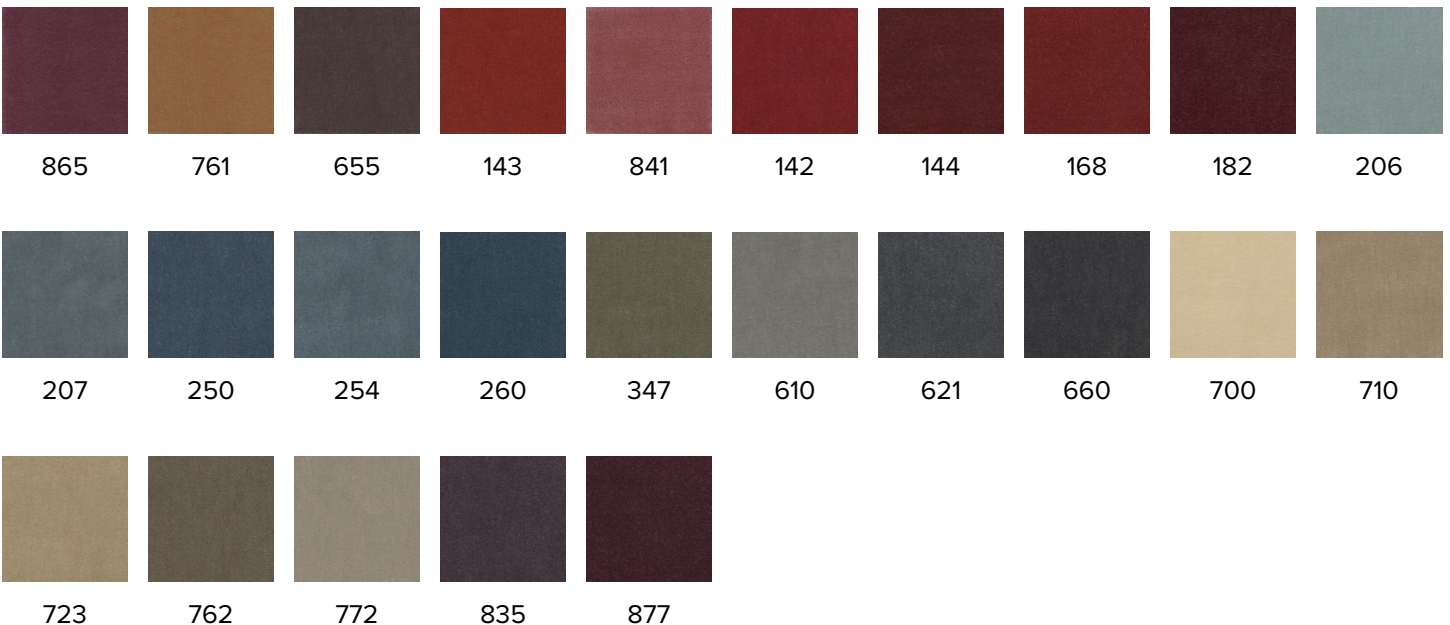

Savel Inc.

PRODUCT INFORMATION

PATTERN: Majestic

COLOR: 741

WIDTH: 55"

ORIGIN: Holland

CONTENT: 100% Wool Mohair Face

DURABILITY: 40,000 double rubs

FR RATINGS: CA 117, NFPA 260

CLEANING INSTRUCTIONS: Dry Clean

NOTE: Majestic is available in 52 colors.

MORE AVAILABLE COLORS:

979 Third Ave., #1819, New York, NY 10022

newyork@savelinc.com (212) 473-2669

www.savelinc.com