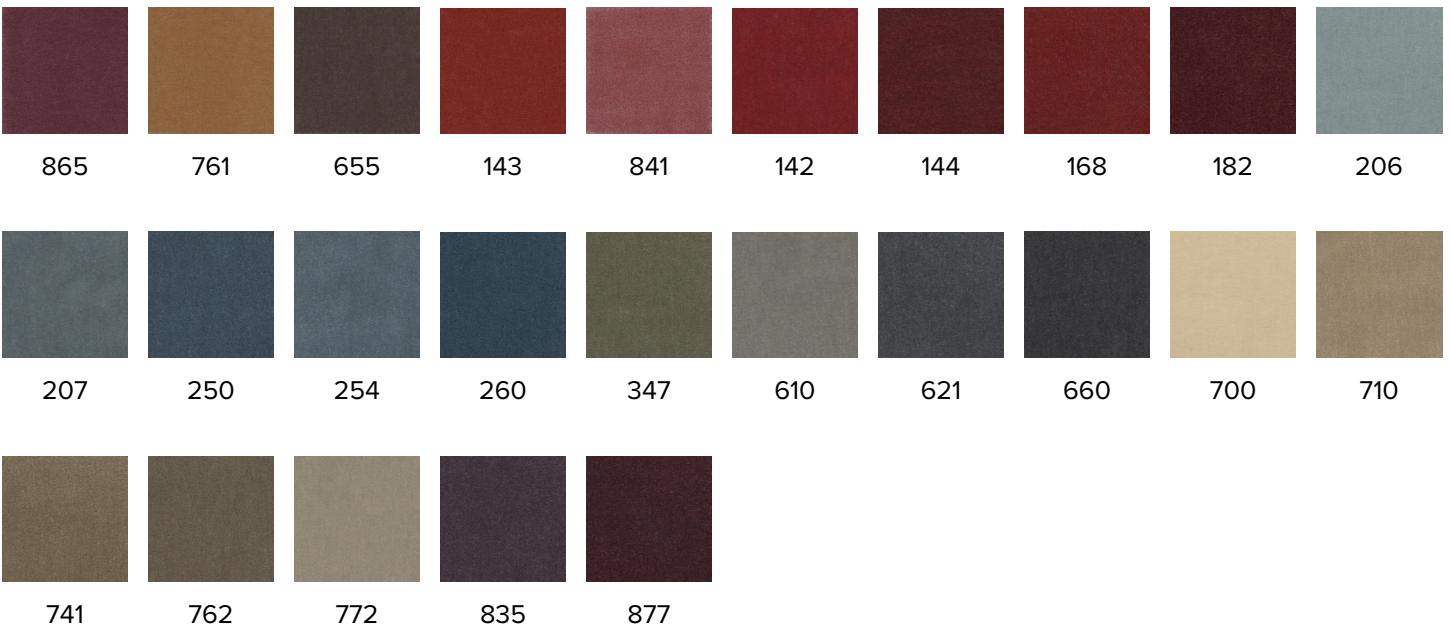

Savel Inc.

PRODUCT INFORMATION

PATTERN: Majestic

COLOR: 723

WIDTH: 55"

ORIGIN: Holland

CONTENT: 100% Wool Mohair Face

DURABILITY: 40,000 double rubs

FR RATINGS: CA 117, NFPA 260

CLEANING INSTRUCTIONS: Dry Clean

NOTE: Majestic is available in 52 colors.

MORE AVAILABLE COLORS:

979 Third Ave., #1819, New York, NY 10022

newyork@savelinc.com (212) 473-2669

www.savelinc.com