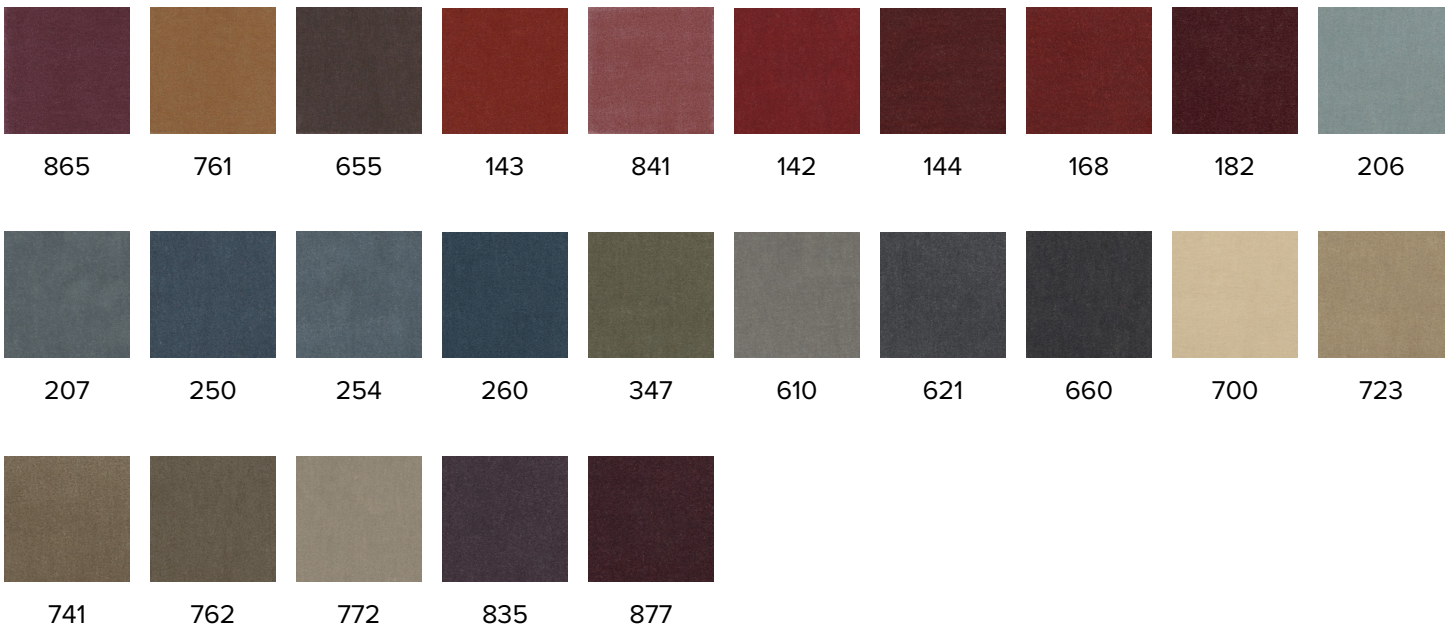

Savel Inc.

PRODUCT INFORMATION

PATTERN: Majestic

COLOR: 710

WIDTH: 55"

ORIGIN: Holland

CONTENT: 100% Wool Mohair Face

DURABILITY: 40,000 double rubs

FR RATINGS: CA 117, NFPA 260

CLEANING INSTRUCTIONS: Dry Clean

NOTE: Majestic is available in 52 colors.

MORE AVAILABLE COLORS:

979 Third Ave., #1819, New York, NY 10022

newyork@savelinc.com (212) 473-2669

www.savelinc.com