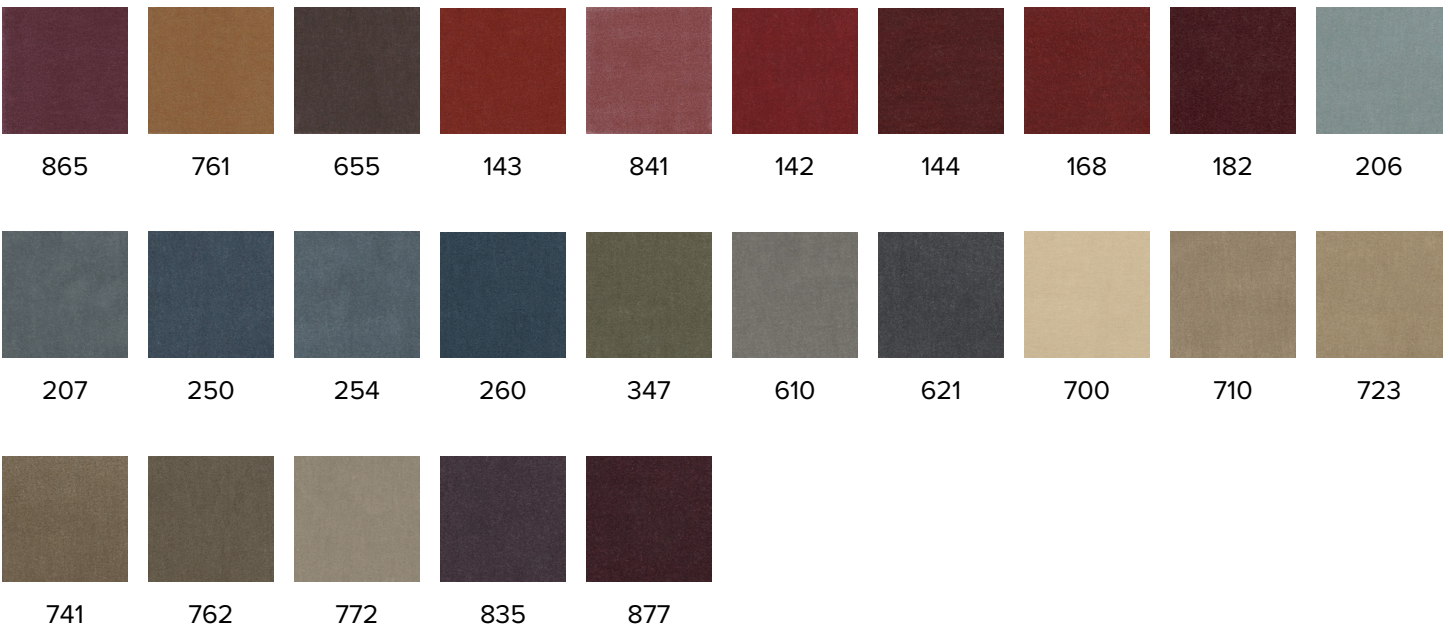

Savel Inc.

PRODUCT INFORMATION

PATTERN: Majestic

COLOR: 660

WIDTH: 55"

ORIGIN: Holland

CONTENT: 100% Wool Mohair Face

DURABILITY: 40,000 double rubs

FR RATINGS: CA 117, NFPA 260

CLEANING INSTRUCTIONS: Dry Clean

NOTE: Majestic is available in 52 colors.

MORE AVAILABLE COLORS:

979 Third Ave., #1819, New York, NY 10022

newyork@savelinc.com (212) 473-2669

www.savelinc.com