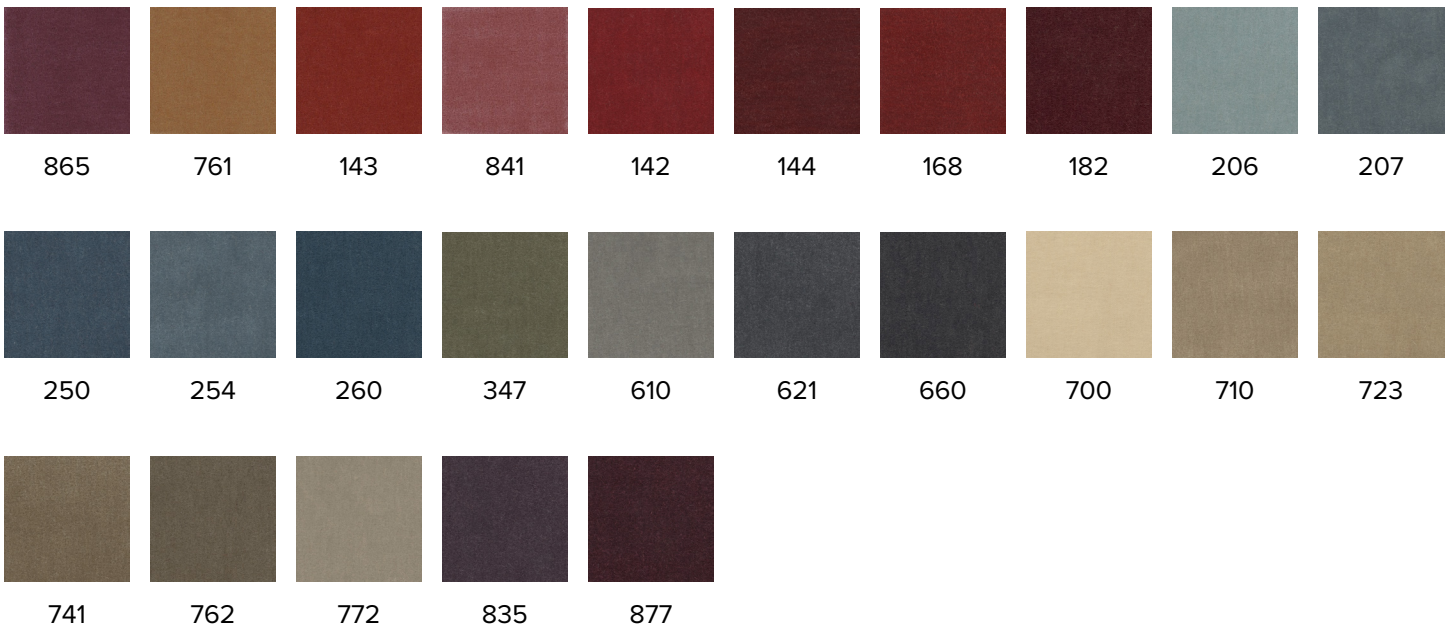

Savel Inc.

PRODUCT INFORMATION

PATTERN: Majestic

COLOR: 655

WIDTH: 55"

ORIGIN: Holland

CONTENT: 100% Wool Mohair Face

DURABILITY: 40,000 double rubs

FR RATINGS: CA 117, NFPA 260

CLEANING INSTRUCTIONS: Dry Clean

NOTE: Majestic is available in 52 colors.

MORE AVAILABLE COLORS:

979 Third Ave., #1819, New York, NY 10022

newyork@savelinc.com (212) 473-2669

www.savelinc.com