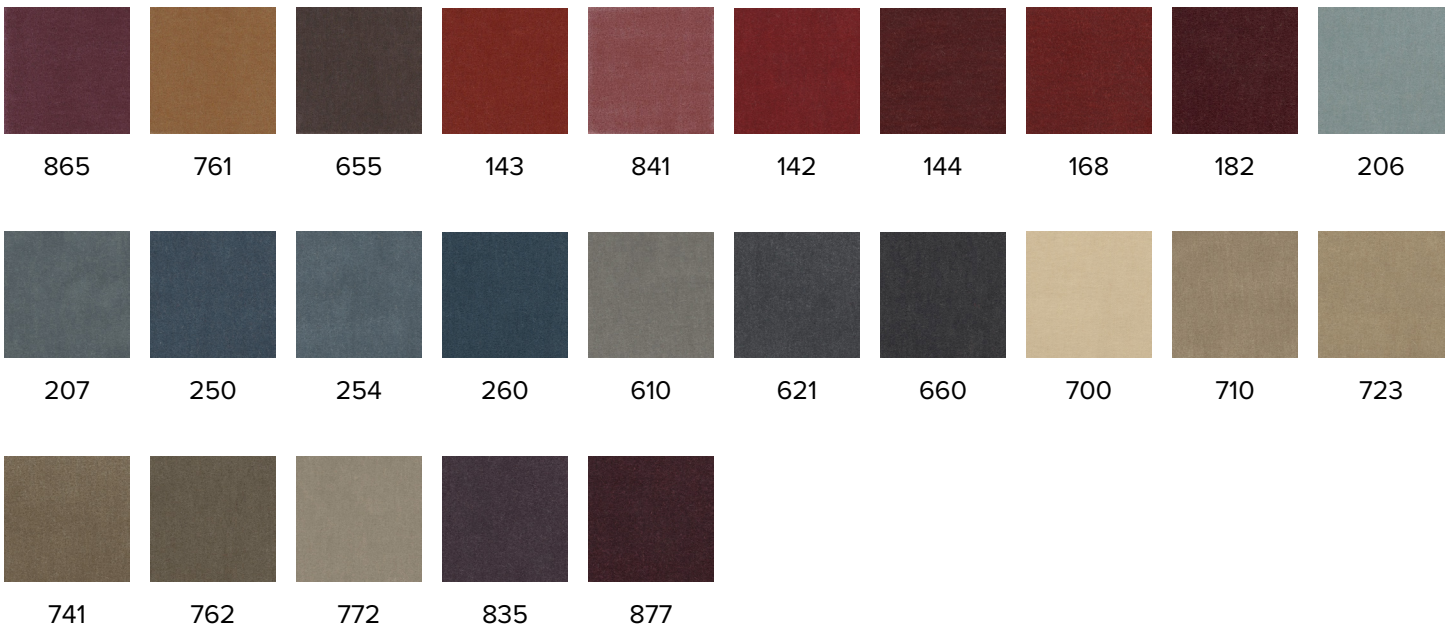

## PRODUCT INFORMATION

**PATTERN:** Majestic

**COLOR:** 347

**WIDTH:** 55"

**ORIGIN:** Holland

**CONTENT:** 100% Wool Mohair Face

**DURABILITY:** 40,000 double rubs

**FR RATINGS:** CA 117, NFPA 260

**CLEANING INSTRUCTIONS:** Dry Clean

**NOTE:** Majestic is available in 52 colors.

## MORE AVAILABLE COLORS:

---

979 Third Ave., #1819, New York, NY 10022

newyork@savelinc.com (212) 473-2669

[www.savelinc.com](http://www.savelinc.com)

Instagram @savelfabrics