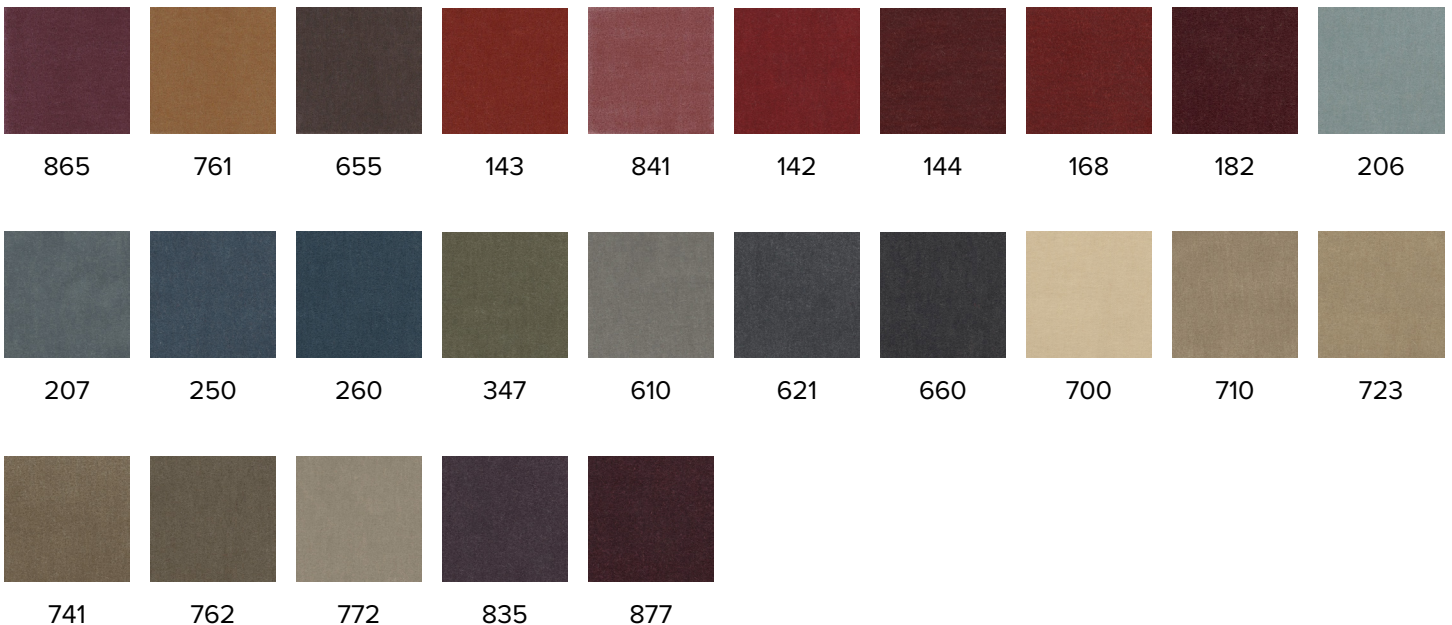

Savel Inc.

PRODUCT INFORMATION

PATTERN: Majestic

COLOR: 254

WIDTH: 55"

ORIGIN: Holland

CONTENT: 100% Wool Mohair Face

DURABILITY: 40,000 double rubs

FR RATINGS: CA 117, NFPA 260

CLEANING INSTRUCTIONS: Dry Clean

NOTE: Majestic is available in 52 colors.

MORE AVAILABLE COLORS:

979 Third Ave., #1819, New York, NY 10022

newyork@savelinc.com (212) 473-2669

www.savelinc.com