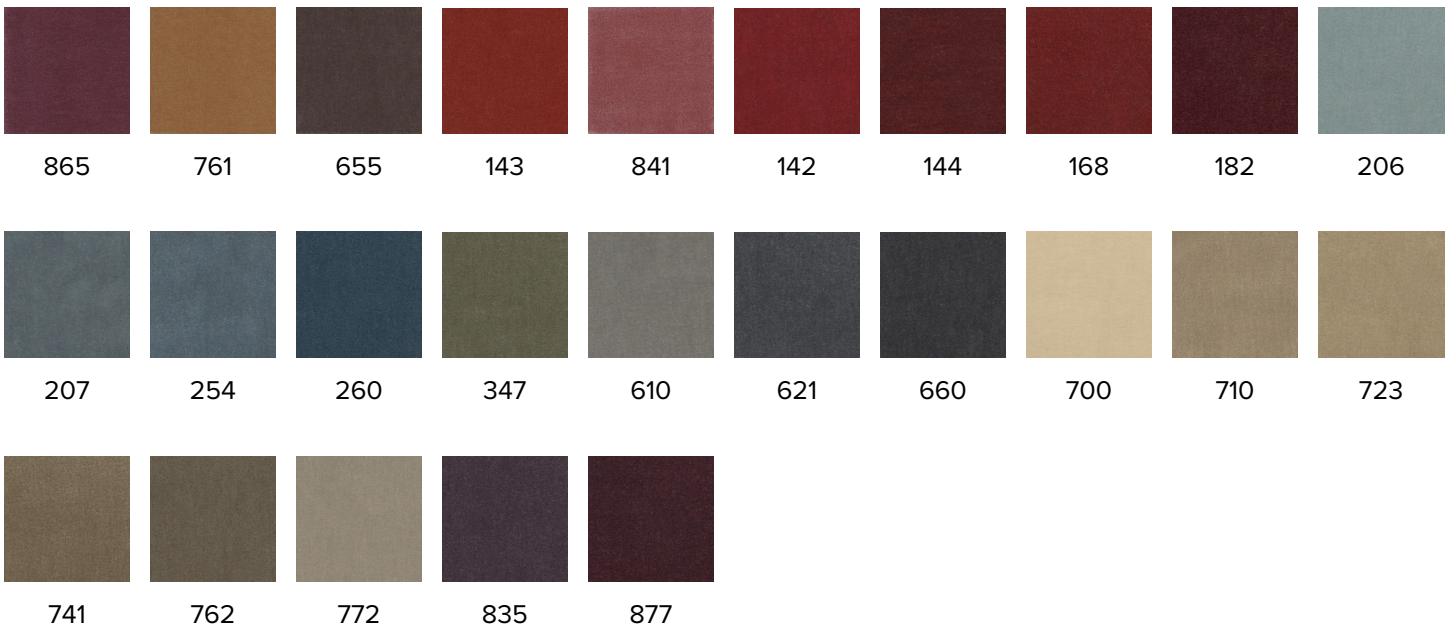

Savel Inc.

PRODUCT INFORMATION

PATTERN: Majestic

COLOR: 250

WIDTH: 55"

ORIGIN: Holland

CONTENT: 100% Wool Mohair Face

DURABILITY: 40,000 double rubs

FR RATINGS: CA 117, NFPA 260

CLEANING INSTRUCTIONS: Dry Clean

NOTE: Majestic is available in 52 colors.

MORE AVAILABLE COLORS:

979 Third Ave., #1819, New York, NY 10022

newyork@savelinc.com (212) 473-2669

www.savelinc.com