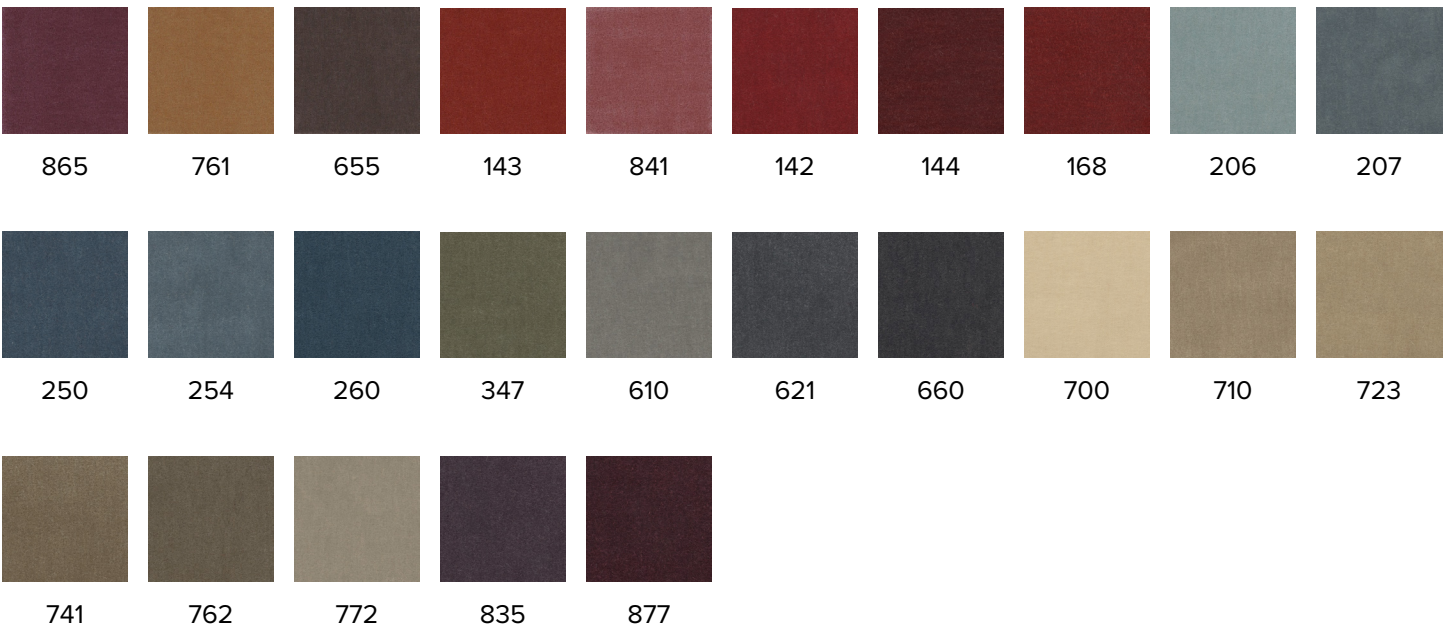

Savel Inc.

PRODUCT INFORMATION

PATTERN: Majestic

COLOR: 182

WIDTH: 55"

ORIGIN: Holland

CONTENT: 100% Wool Mohair Face

DURABILITY: 40,000 double rubs

FR RATINGS: CA 117, NFPA 260

CLEANING INSTRUCTIONS: Dry Clean

NOTE: Majestic is available in 52 colors.

MORE AVAILABLE COLORS:

979 Third Ave., #1819, New York, NY 10022

newyork@savelinc.com (212) 473-2669

www.savelinc.com