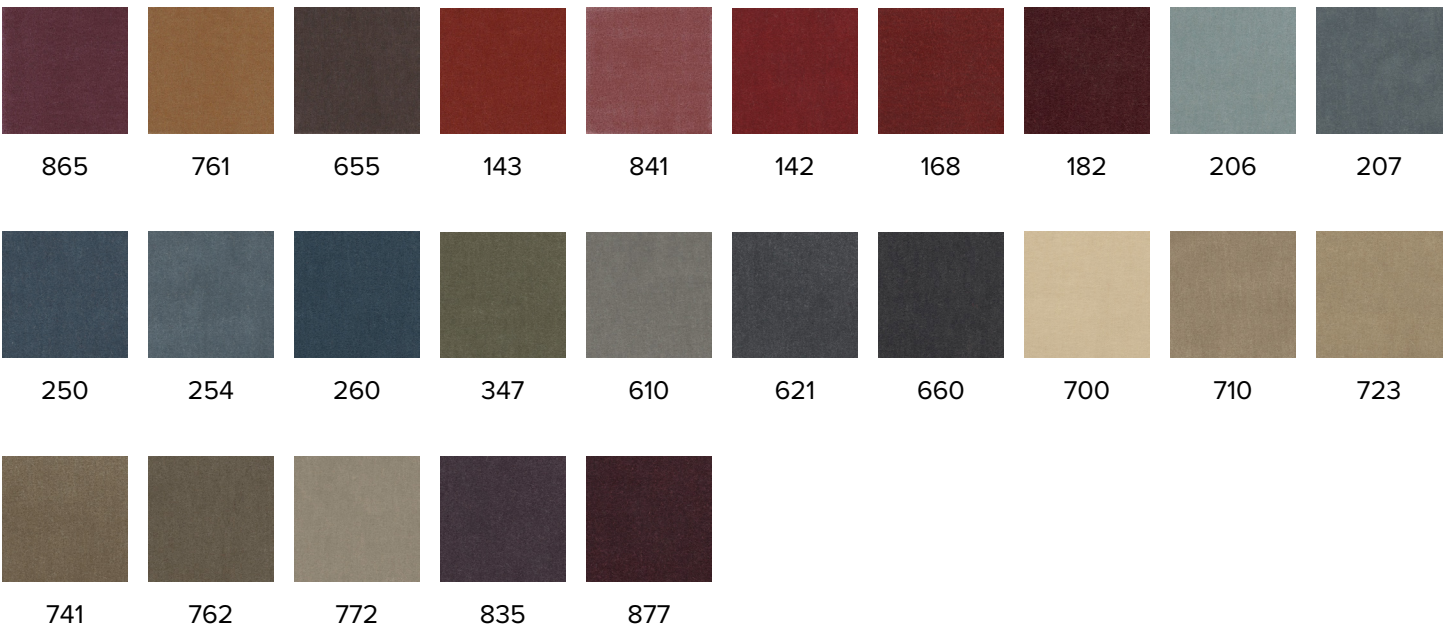

Savel Inc.

PRODUCT INFORMATION

PATTERN: Majestic

COLOR: 144

WIDTH: 55"

ORIGIN: Holland

CONTENT: 100% Wool Mohair Face

DURABILITY: 40,000 double rubs

FR RATINGS: CA 117, NFPA 260

CLEANING INSTRUCTIONS: Dry Clean

NOTE: Majestic is available in 52 colors.

MORE AVAILABLE COLORS:

979 Third Ave., #1819, New York, NY 10022

newyork@savelinc.com (212) 473-2669

www.savelinc.com