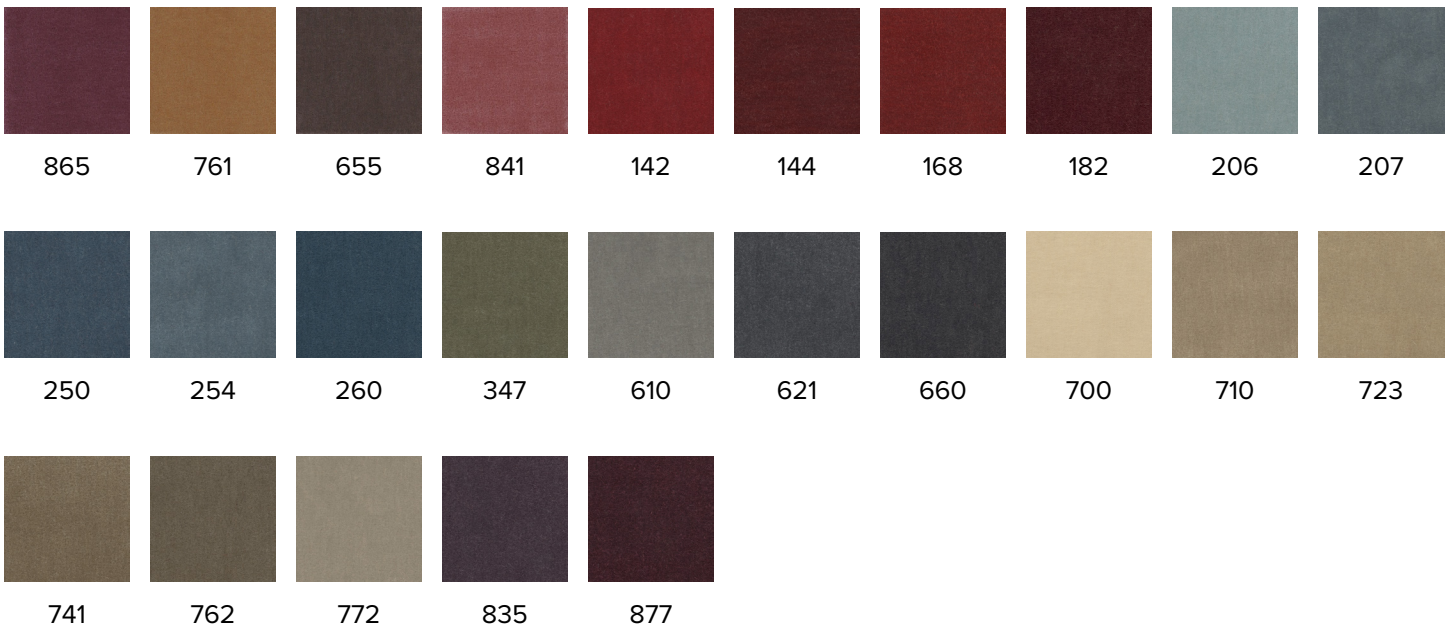

Savel Inc.

PRODUCT INFORMATION

PATTERN: Majestic

COLOR: 143

WIDTH: 55"

ORIGIN: Holland

CONTENT: 100% Wool Mohair Face

DURABILITY: 40,000 double rubs

FR RATINGS: CA 117, NFPA 260

CLEANING INSTRUCTIONS: Dry Clean

NOTE: Majestic is available in 52 colors.

MORE AVAILABLE COLORS:

979 Third Ave., #1819, New York, NY 10022

newyork@savelinc.com (212) 473-2669

www.savelinc.com