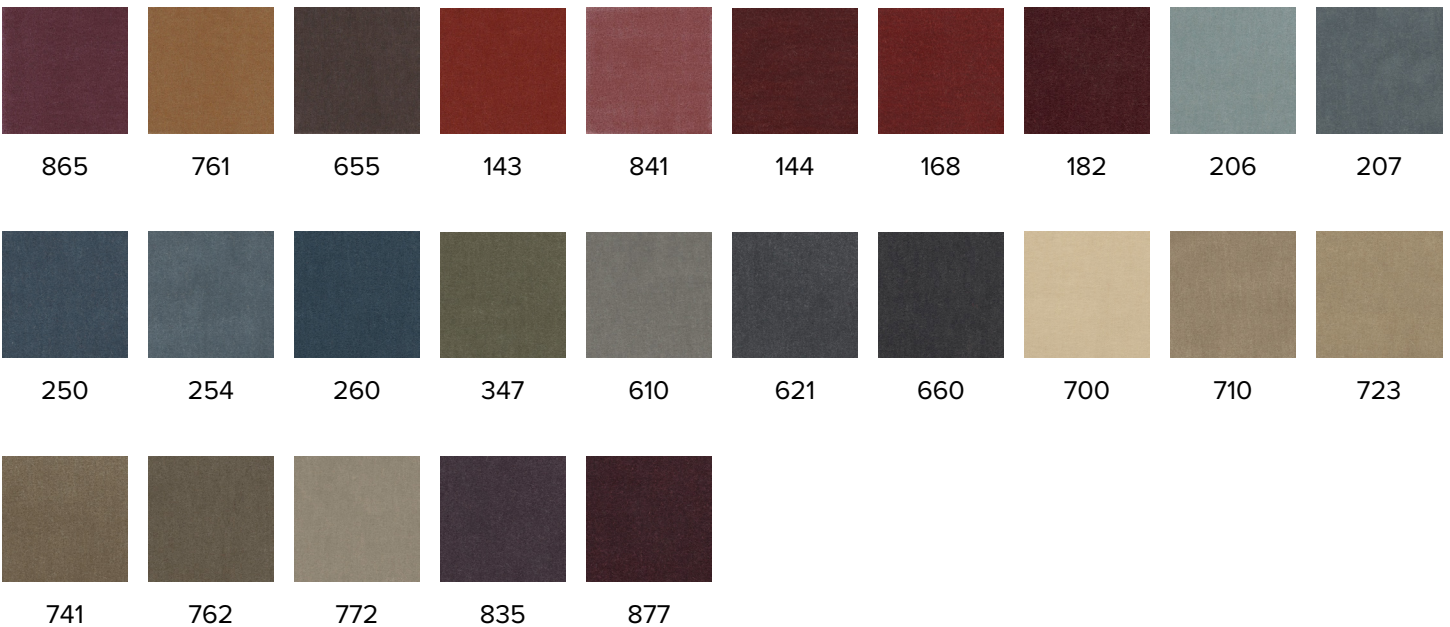

Savel Inc.

PRODUCT INFORMATION

PATTERN: Majestic

COLOR: 142

WIDTH: 55"

ORIGIN: Holland

CONTENT: 100% Wool Mohair Face

DURABILITY: 40,000 double rubs

FR RATINGS: CA 117, NFPA 260

CLEANING INSTRUCTIONS: Dry Clean

NOTE: Majestic is available in 52 colors.

MORE AVAILABLE COLORS:

979 Third Ave., #1819, New York, NY 10022

newyork@savelinc.com (212) 473-2669

www.savelinc.com