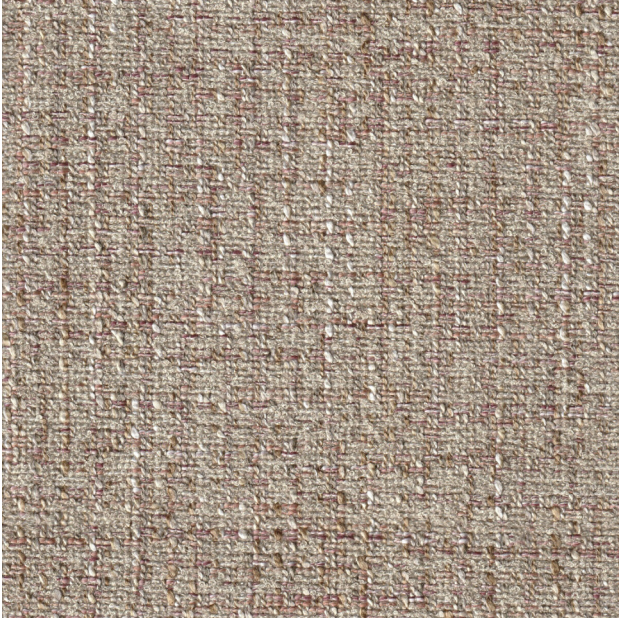

Savel Inc.

PRODUCT INFORMATION

PATTERN: Belleville

COLOR: Rose

WIDTH: 54"

ORIGIN: Italy

CONTENT: 50% Polyester, 39% Acrylic, 11% Viscose

DURABILITY: Passes 27,000 double rubs

FR RATING: Passes the CAL 117

CLEANING INSTRUCTIONS: Dry Clean

MORE AVAILABLE COLORS:

Berry

Driftwood

Granite

Moss

River