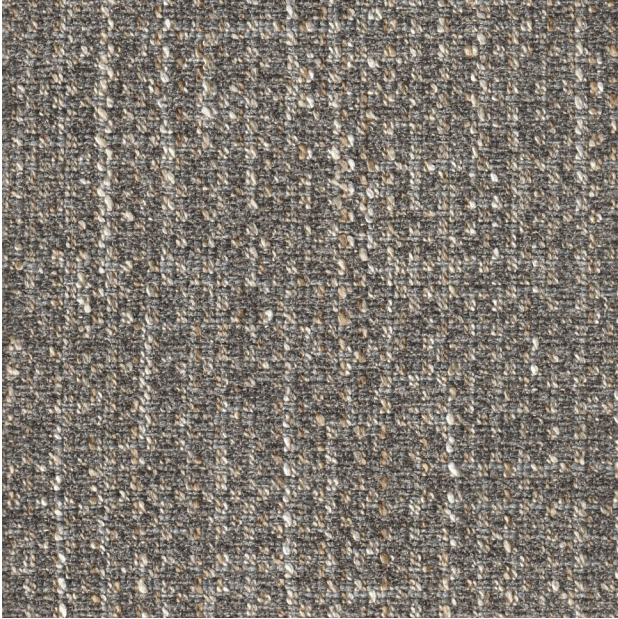

Savel Inc.

PRODUCT INFORMATION

PATTERN: Belleville

COLOR: Granite

WIDTH: 54"

ORIGIN: Italy

CONTENT: 50% Polyester, 39% Acrylic, 11% Viscose

DURABILITY: Passes 27,000 double rubs

FR RATING: Passes the CAL 117

CLEANING INSTRUCTIONS: Dry Clean

MORE AVAILABLE COLORS:

Berry

Rose

Driftwood

Moss

River