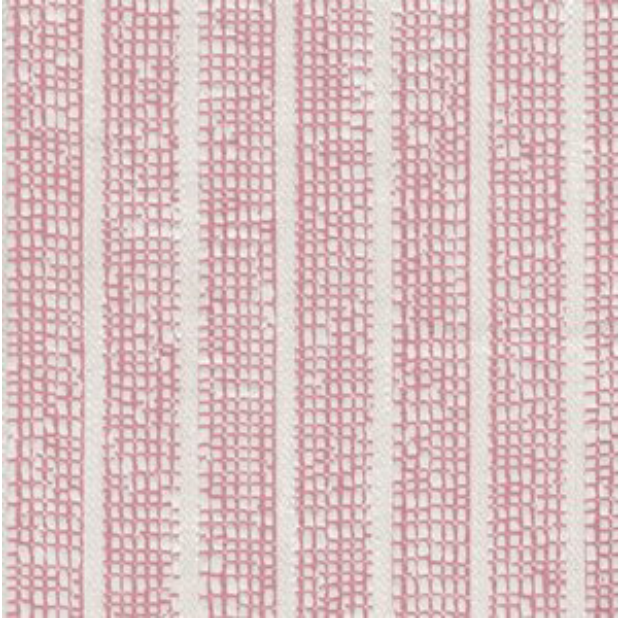

## PRODUCT INFORMATION

**PATTERN:** Adana Stripe

**COLOR:** Coral

**WIDTH:** 54"

**ORIGIN:** Turkey

**CONTENT:** 61% Linen, 20% Viscose, 14% Cotton,  
3% Polyester

**REPEAT:** H 2.75"

**CLEANING INSTRUCTIONS:** Dry Clean

## MORE AVAILABLE COLORS:

Silver

Calla Lily

Almond

Rose

Slate

Agave

Bluestone